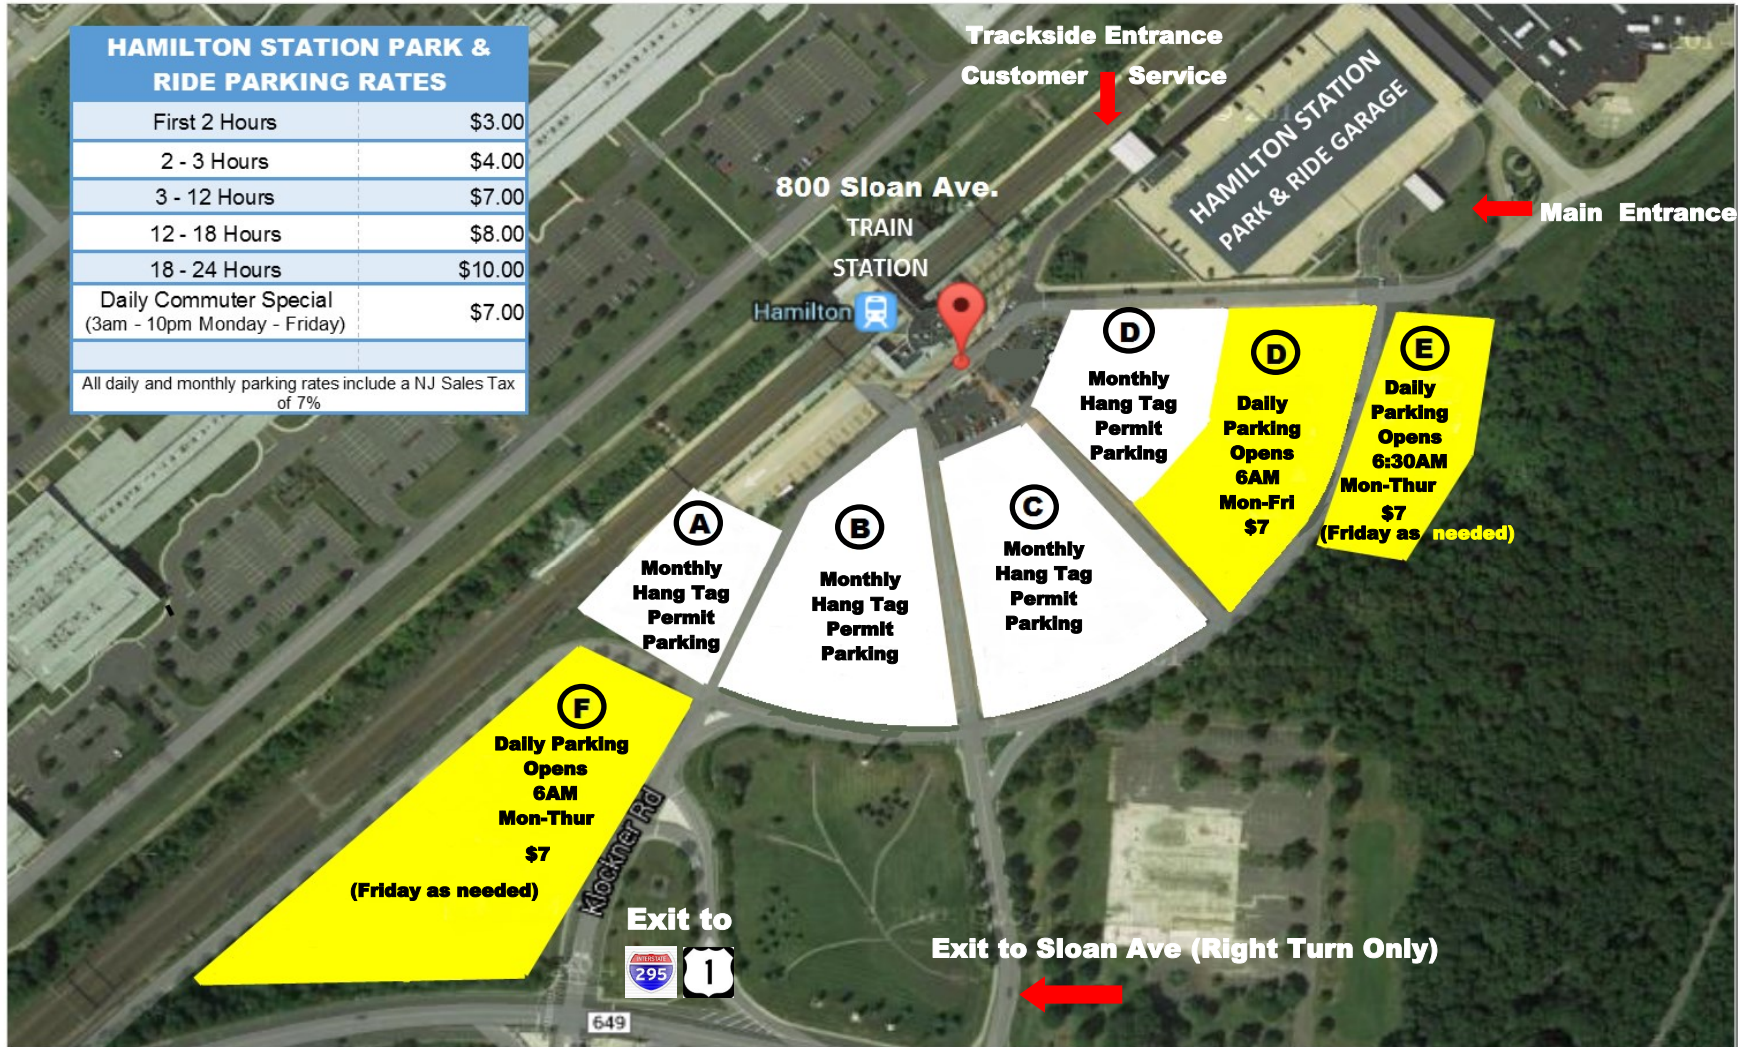

NJ TRANSIT HAMILTON TRAIN STATION

800 Sloan Avenue, Hamilton, NJ 08619

www.nexusparkingsystems.com

- Hamilton Station Park & Ride Parking Garage - Monthly, Daily and Long-term parking (including weekends) up to 21 consecutive days.
- Lots A, B, C and D (White) - Monthly Hang Tag Permit Parking ONLY Monday through Sunday.
- Lots D, E & F (Yellow) - Daily parking Mon-Fri Opens 6AM/6:30AM NO OVERNIGHT / WEEKEND PARKING.